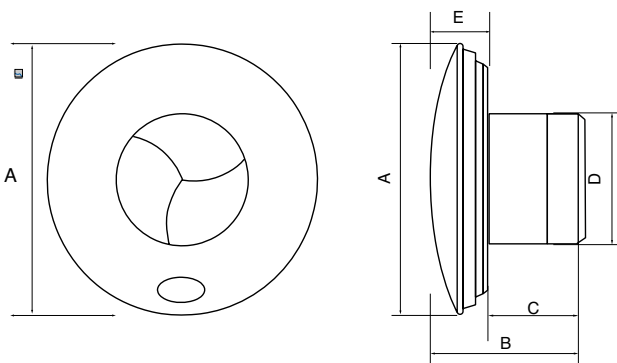

Dimensions (mm)

Model	A	B	C	D	E
iCON 15	197	108.5	67.5	100	40