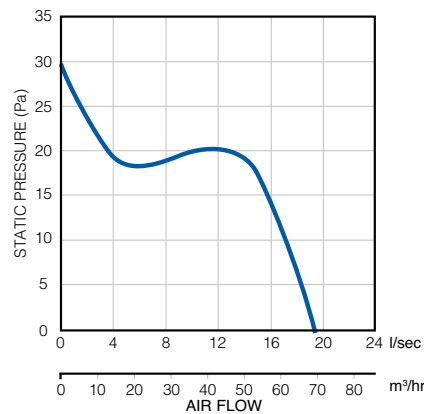

Performance

Shower Kit

90000434	iCON 15, Timer module, flexible ducting
90000433	iCON 15, Humidity / Timer module, flexible ducting

Controls and Accessories

A range of accessories including flexible and rigid ducting kits, controls, switches and grilles are available.

Call: 01494 560800

Visit: airflow.com

Airflow Developments Limited
Aidelle House, Lancaster Road,
Cressex Business Park,
High Wycombe, Buckinghamshire,
United Kingdom, HP12 3QP

E-mail: info@airflow.com
Telephone: +44 (0) 1494 525252

airflow.com