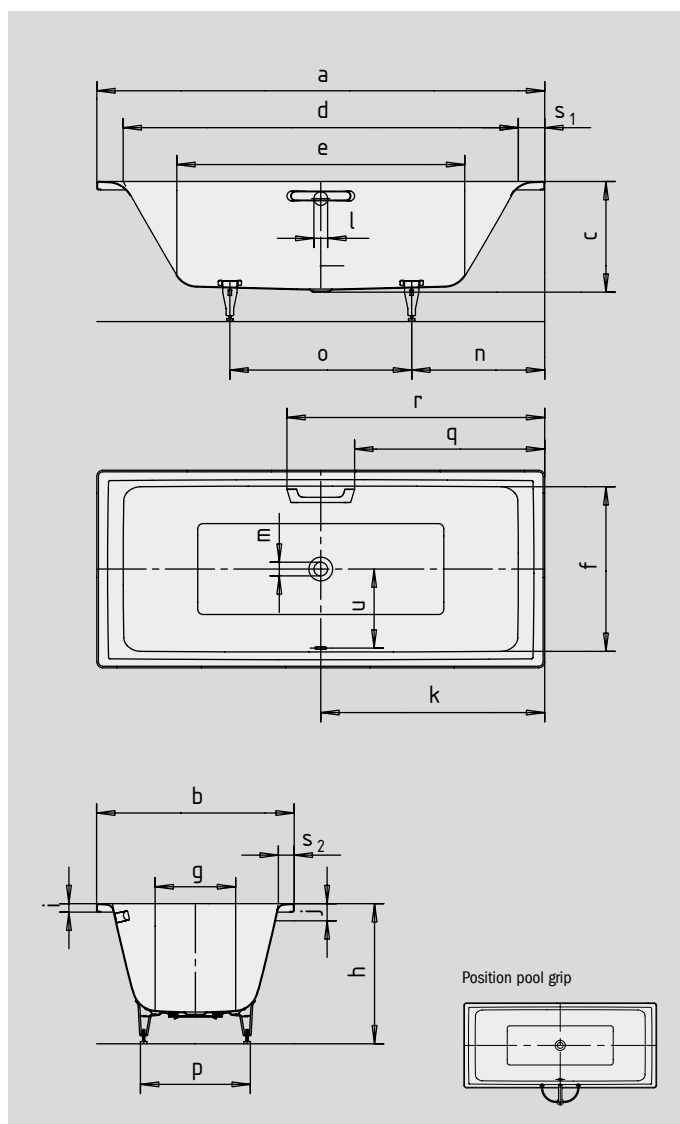

PURO DUO

- pure simplicity and unpretentious elegance are what distinguish these baths
- bathing with a friend: two identical back rests and centrally positioned waste
- classic four-cornered model
- made of KALDEWEI steel enamel 3,5 mm

Similar illustration

To order the bath with pre-drilled grip holes on one side, please order model xxxx1011xxxx .

ELEGANT PURISM AMBIENTE COLLECTION

COMFORT SELECT

Model No.		663	664	665
External length	a	1700	1800	1900 mm
External width	b	750	800	900 mm
Depth	c	420	420	420 mm
Internal length (top)	d	1500	1600	1700 mm
Internal length (bottom)	e	1020	1120	1220 mm
Internal width (top)	f	630	680	780 mm
Internal width (bottom)	g	460	510	615 mm
Height with feet	h	540-575	545-572	540-575 mm
Height of rim	i	32	32	32 mm
Distance top edge to centre of overflow hole	j	65	65	65 mm
Distance bath edge (foot) to centre of drain hole	k	850	900	950 mm
Diameter of overflow hole	l	52	52	52 mm
Diameter of drain hole	m	52	52	52 mm
Distance foot end of bath edge to centre of foot	n	545	535	585 mm
Distance between the feet	o	605	730	730 mm
Max. width of feet	p	465	510	605 mm
Distance bath edge (foot end) to where grip/handle starts	q	722	772	822 mm
Distance bath edge (foot end) to where grip/handle ends	r	978	1028	1078 mm
Width of rim (foot end; head end; lengthwise)	s ₁ ; s ₂ ; s ₃	100; 60	100; 60	100; 60 mm
Distance between centre holes	u	305	330	380 mm
Water volume** in litres		122	165	217
Weight of the enamelled bath in kg		48	54	61
Anti-slip		348 x 348	348 x 348	348 x 348 mm
Full anti-slip		876 x 252	924 x 348	1020 x 396 mm

Subject to technical alterations, tolerances and errors. Similar illustration.
 ** 70 litres displacement on average.

KALDEWEI