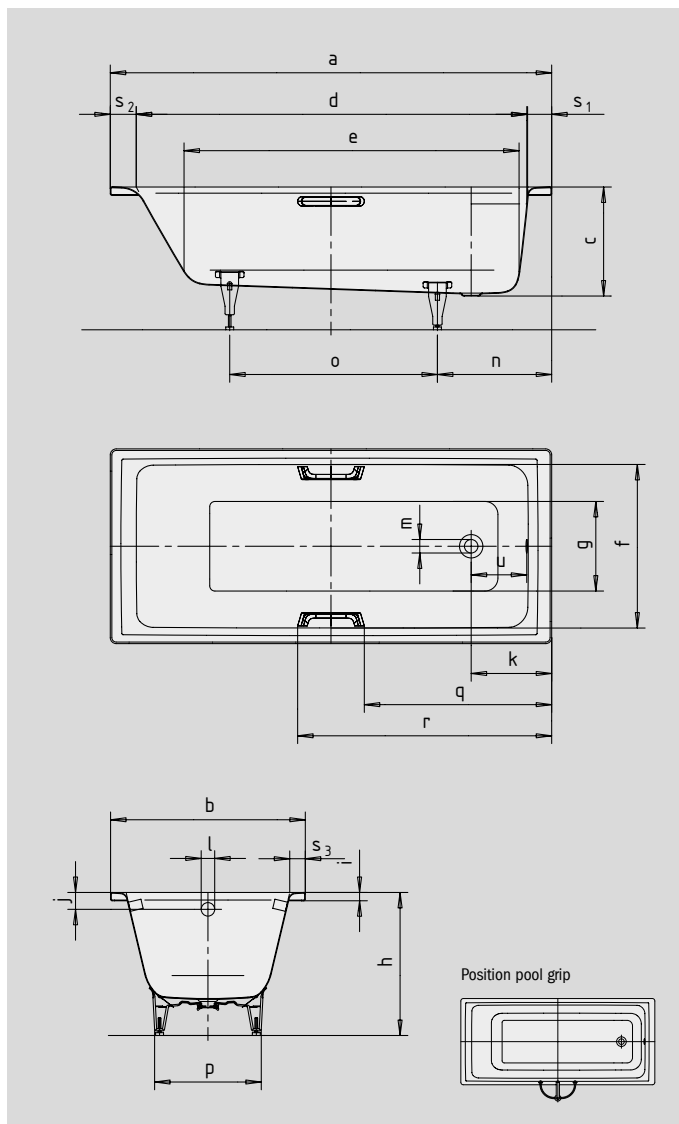

PURO PURO STAR

- straightlined, purist design
- one-seater bath with waste at foot end
- classic four-cornered model
- made of KALDEWEI steel enamel 3,5 mm

Similar illustration

ELEGANT PURISM AMBIENTE COLLECTION

COMFORT SELECT

Model No.		683	685	687	689	652	654
External length	a	1600	1600	1700	1700	1700	1700 mm
External width	b	700	700	700	700	750	750 mm
Depth	c	420	420	420	420	420	420 mm
Internal length (top)	d	1410	1410	1510	1510	1510	1510 mm
Internal length (bottom)	e	1180	1180	1280	1280	1280	1280 mm
Internal width (top)	f	580	580	580	580	620	620 mm
Internal width (bottom)	g	410	410	410	410	460	460 mm
Height with feet	h	552-572	552-572	555-565	555-565	554-568	554-568 mm
Height of rim	i	32	32	32	32	32	32 mm
Distance top edge to centre of overflow hole	j	65	65	65	65	65	65 mm
Distance bath edge (foot) to centre of drain hole	k	310	310	310	310	310	310 mm
Diameter of overflow hole	l	52	52	52	52	52	52 mm
Diameter of drain hole	m	52	52	52	52	52	52 mm
Distance foot end of bath edge to centre of foot	n	435	435	445	445	445	445 mm
Distance between the feet	o	705	705	755	755	750	750 mm
Max. width of feet	p	410	410	420	420	470	470 mm
Distance bath edge (foot end) to where grip/handle starts	q	-	671,5	-	721,5	-	721,5 mm
Distance bath edge (foot end) to where grip/handle ends	r	-	928,5	-	978,5	-	978,5 mm
Width of rim (foot end; head end; lengthwise)	s ₁ ; s ₂ ; s ₃	90; 100; 60	90; 100; 60	90; 100; 60	90; 100; 60	90; 100; 60	90; 100; 60 mm
Distance between centre holes	u	214	214	214	214	214	214 mm
Water volume** in litres		105	105	122	122	137	137
Weight of the enamelled bath in kg		46	46	48	48	50	50
Anti-slip		300 x 300	300 x 300	300 x 300	300 x 300	348 x 348	348 x 348
Full anti-slip		708 x 252	708 x 252	876 x 252	876 x 252	924 x 348	924 x 348

Subject to technical alterations, tolerances and errors. Similar illustration.
** 70 litres displacement on average.