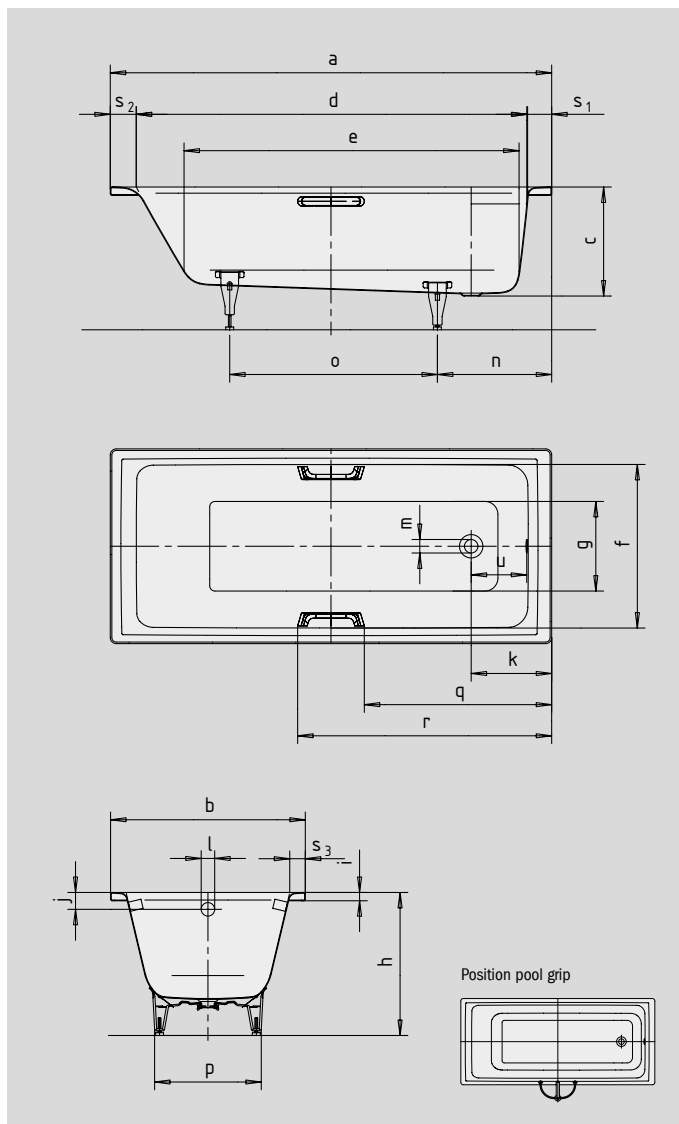

PURO PURO STAR

- straightlined, purist design
- one-seater bath with waste at foot end
- classic four-cornered model
- made of KALDEWEI steel enamel 3,5 mm

Similar illustration

ELEGANT PURISM AMBIENTE COLLECTION

COMFORT SELECT

Model No.		691	693	653	655	696	698
External length	a	1700	1700	1800	1800	1900	1900 mm
External width	b	800	800	800	800	900	900 mm
Depth	c	420	420	420	420	420	420 mm
Internal length (top)	d	1510	1510	1610	1610	1710	1710 mm
Internal length (bottom)	e	1280	1280	1380	1380	1480	1480 mm
Internal width (top)	f	630	630	670	670	770	770 mm
Internal width (bottom)	g	460	460	510	510	615	615 mm
Height with feet	h	552-565	552-565	553-563	553-563	546-554	546-554 mm
Height of rim	i	32	32	32	32	32	32 mm
Distance top edge to centre of overflow hole	j	65	65	65	65	65	65 mm
Distance bath edge (foot) to centre of drain hole	k	310	310	310	310	310	310 mm
Diameter of overflow hole	l	52	52	52	52	52	52 mm
Diameter of drain hole	m	52	52	52	52	52	52 mm
Distance foot end of bath edge to centre of foot	n	445	445	460	460	395	395 mm
Distance between the feet	o	755	755	820	820	945	945 mm
Max. width of feet	p	480	480	520	520	630	630 mm
Distance bath edge (foot end) to where grip/handle starts	q	-	721,5	-	771,5	-	821,5 mm
Distance bath edge (foot end) to where grip/handle ends	r	-	978,5	-	1028,5	-	1078,5 mm
Width of rim (foot end; head end; lengthwise)	s ₁ ; s ₂ ; s ₃	90; 100; 85	90; 100; 85	90; 100; 60	90; 100; 60	90; 100; 65	90; 100; 65 mm
Distance between centre holes	u	214	214	214	214	214	214 mm
Water volume** in litres		141	140	170	170	232	232
Weight of the enamelled bath in kg		52	52	55	55	64	64
Anti-slip		348 x 348	348 x 348	396 x 396	396 x 396	396 x 396	396 x 396 mm
Full anti-slip		924 x 348	924 x 348	1020 x 396	1020 x 396	1116 x 396	1116 x 396 mm

Subject to technical alterations, tolerances and errors. Similar illustration.
** 70 litres displacement on average.