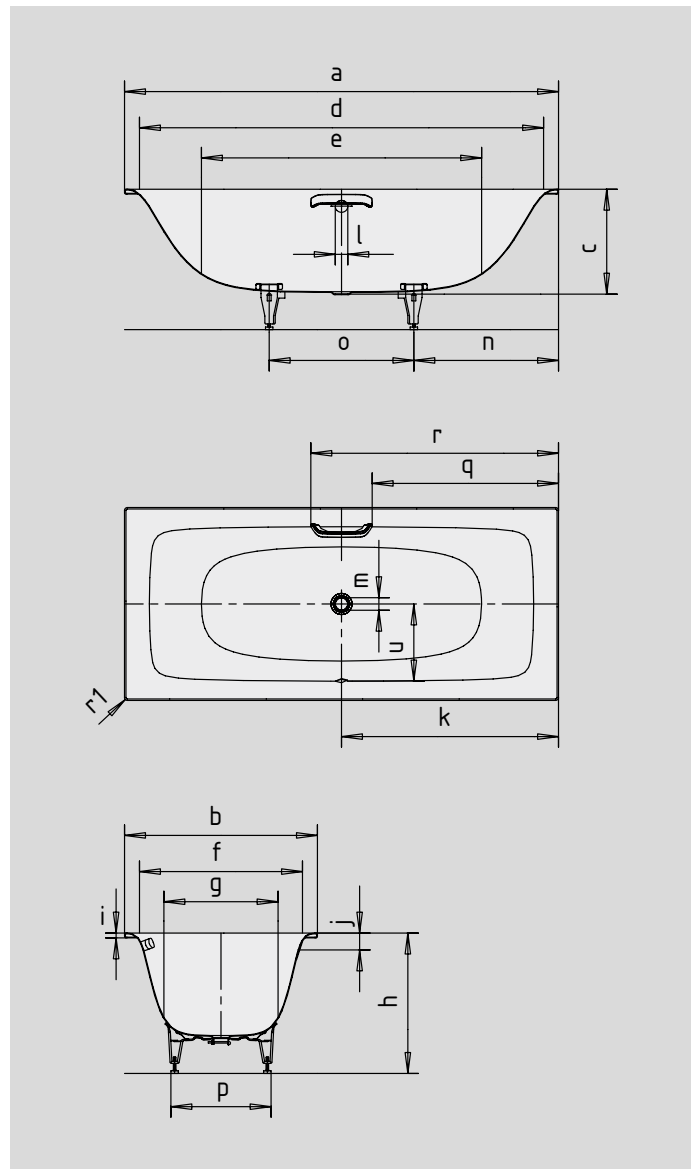

# SILENIO

- this shallow bath integrates harmoniously in your bathroom
- its ergonomically fluid interior is designed for relaxed bathing
- versatile for any installation situation
- also available with grip on one side
- bathing à deux: two identical backrests and central waste
- made of KALDEWEI steel enamel 3.5 mm
- designed by Anke Salomon

Similar illustrations

DISCRET OPULENCE AMBIENTE COLLECTION

Model No.		674	676	678
External length	a	1700	1800	1900 mm
External width	b	750	800	900 mm
Depth	c	410	435	435 mm
Internal length (top)	d	1576	1676	1776 mm
<b>Internal length (bottom)</b>	<b>e</b>	<b>1112</b>	<b>1162</b>	<b>1262 mm</b>
Internal width (top)	f	626	676	776 mm
Internal width (bottom)	g	423	473	537 mm
Height of bath	h	544-583	570-605	565-602 mm
Height of rim	i	20	20	20 mm
Distance top edge to centre of overflow hole	j	70	70	70 mm
Distance bath edge to centre of waste hole	k	850	900	950 mm
Diameter of waste hole	l	52	52	52 mm
Diameter of waste hole	m	52	52	52 mm
Distance foot end of bath edge to centre of foot	n	566	595	591 mm
Distance between the feet	o	568	610	718 mm
Max. width of feet	p	340	360	430 mm
Distance bath edge to where grip/handle starts	q	722	772	822 mm
Distance bath edge to where grip/handle ends	r	978	1028	1078 mm
Radius	r <sub>1</sub>	12	12	12 mm
Distance between centre holes	u	293	320	362 mm
Water volume** in litres		96	140	188
Weight of the enamelled bath in kg				
Full anti-slip		780 x 252	828 x 300	924 x 348 mm

Subject to technical alterations, tolerances and errors. Similar illustrations.  
 \*\* 70 litres displacement on average.